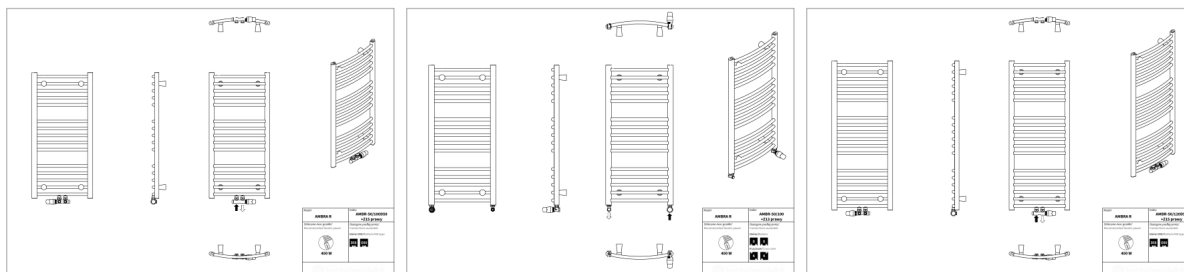

Ambra R

Symbol:	AMBR-40/70
Designer:	Instal-Projekt Team
Width:	400 mm
Height:	682 mm
Connection:	Bottom 350mm
Output:	234 W

AMBRA R is functionality in its simplicity. Its classic, slender construction takes a little space what gives the chance to fit in the space of every single bathroom. For the service comfort it has the possibility to regulate the distance from the wall.

Accessories

Z13 valve set

Z14 valve set

Z16 valve set

HS2 hanger

Hot2

Yuuki

Possible options