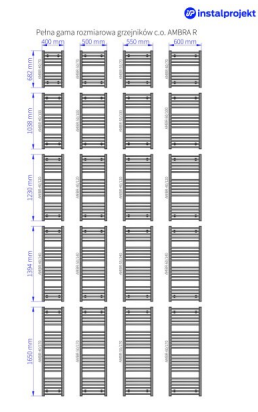

Ambra R

Symbol:	AMBR-40/70
Designer:	Instal-Projekt Team
Width:	400 mm
Height:	682 mm
Connection:	Bottom 350mm
Output:	234 W

AMBRA R is functionality in its simplicity. Its classic, slender construction takes a little space what gives the chance to fit in the space of every single bathroom. For the service comfort it has the possibility to regulate the distance from the wall.

Possible options

Height 1650 mm

gama-ambra-r.jpg

ambr_40_100_1.jpg