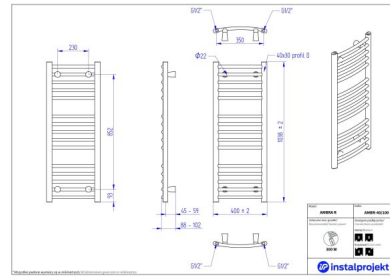

Ambra R

Symbol:	AMBR-40/70
Designer:	Instal-Projekt Team
Width:	400 mm
Height:	682 mm
Connection:	Bottom 350mm
Output:	234 W

AMBRA R is functionality in its simplicity. Its classic, slender construction takes a little space what gives the chance to fit in the space of every single bathroom. For the service comfort it has the possibility to regulate the distance from the wall.

Possible options

Height 1650 mm

gama-ambra-r.jpg

ambr_40_100_1.jpg