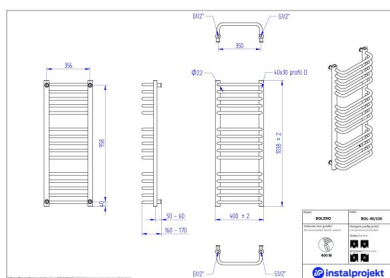

# Bolero

Symbol:	BOL-40/70
Designer:	Instal-Projekt Team
Width:	400 mm
Height:	682 mm
Connection:	Bottom 350mm
Output:	297 W

BOLERO is a radiator with big functionality and classic, elegant design. Its universal form takes a little space what gives the chance to fit the radiator in the space of every single bathroom. At the same time, transversal, front-end pipes assure big efficiency of towel drying.

## Possible options

bol\_40\_100\_1.jpg

bol\_40\_100d50\_1.jpg

bol\_40\_120\_1.jpg