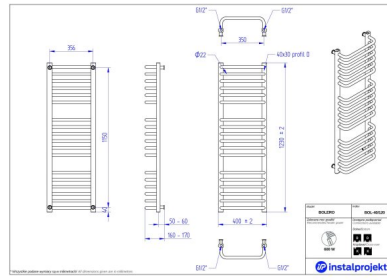

Bolero

Symbol:	BOL-40/70
Designer:	Instal-Projekt Team
Width:	400 mm
Height:	682 mm
Connection:	Bottom 350mm
Output:	297 W

BOLERO is a radiator with big functionality and classic, elegant design. Its universal form takes a little space what gives the chance to fit the radiator in the space of every single bathroom. At the same time, transversal, front-end pipes assure big efficiency of towel drying.

Possible options

bol_40_100_1.jpg

bol_40_100d50_1.jpg

bol_40_120_1.jpg