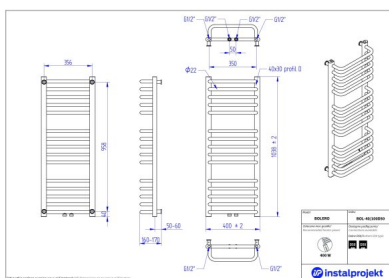

# Bolero

Symbol:	BOL-40/70
Designer:	Instal-Projekt Team
Width:	400 mm
Height:	682 mm
Connection:	Bottom 350mm
Output:	297 W

BOLERO is a radiator with big functionality and classic, elegant design. Its universal form takes a little space what gives the chance to fit the radiator in the space of every single bathroom. At the same time, transversal, front-end pipes assure big efficiency of towel drying.

## Possible options

bol\_40\_100\_1.jpg

bol\_40\_100d50\_1.jpg

bol\_40\_120\_1.jpg