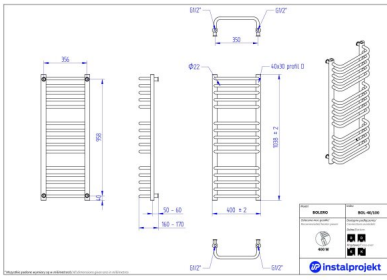

bol_40_100_1.jpg