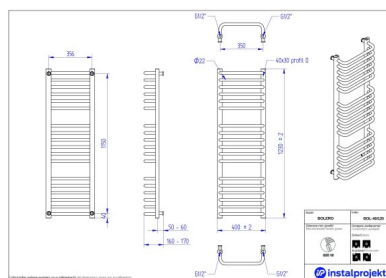

# Bolero

Symbol:	BOL-40/70
Designer:	Instal-Projekt Team
Width:	400 mm
Height:	682 mm
Connection:	Bottom 350mm
Output:	297 W

BOLERO is a radiator with big functionality and classic, elegant design. Its universal form takes a little space what gives the chance to fit the radiator in the space of every single bathroom. At the same time, transversal, front-end pipes assure big efficiency of towel drying.

## Possible options

bol\_40\_100\_1.jpg

bol\_40\_100d50\_1.jpg

bol\_40\_120\_1.jpg