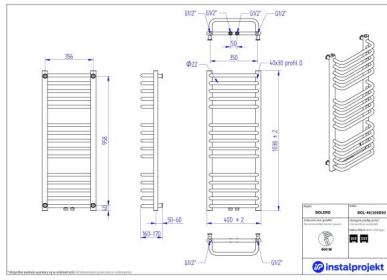

bol_40_100d50_1.jpg