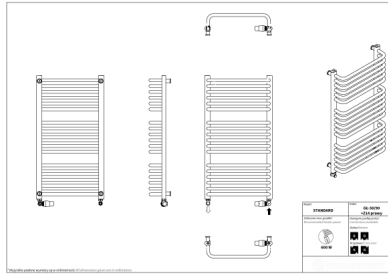

Standard

Symbol:	GŁ-30/70
Designer:	Roman Gawłowski
Width:	300 mm
Height:	686 mm
Connection:	Bottom 250mm
Output:	312 W

STANDARD is a reflection of a classic form. Its proven and timeless form made it most frequently selected bathroom radiator in Poland. Its purposely forwarded, transversal pipes guarantee big efficiency of towel drying keeping minimalistic appearance at the same time.

Accessories

Z13 valve set

Z14 valve set

Z16 valve set

HH1 hanger

HS2 hanger

Hot2

Yuuki

Possible options

gl_50_120z14-prawy_1.png

gl_50_90z14-prawy_1.png

Height 1746 mm