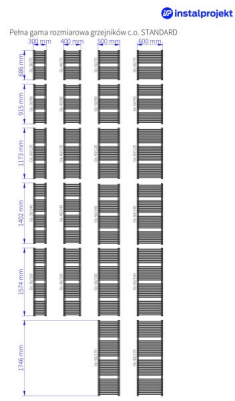

Standard

Symbol:	GŁ-30/70
Designer:	Roman Gawłowski
Width:	300 mm
Height:	686 mm
Connection:	Bottom 250mm
Output:	312 W

STANDARD is a reflection of a classic form. Its proven and timeless form made it most frequently selected bathroom radiator in Poland. Its purposely forwarded, transversal pipes guarantee big efficiency of towel drying keeping minimalistic appearance at the same time.

Accessories

Z13 valve set

Z14 valve set

Z16 valve set

HH1 hanger

HS2 hanger

Coco

Hot2

Yuuki

Possible options

Height 1746 mm

gama-standard.jpg

gl_30_120_page_1.jpg