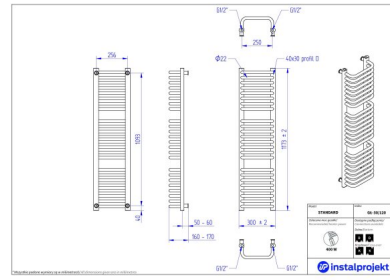

Standard

Symbol:	GŁ-30/70
Designer:	Roman Gawłowski
Width:	300 mm
Height:	686 mm
Connection:	Bottom 250mm
Output:	312 W

STANDARD is a reflection of a classic form. Its proven and timeless form made it most frequently selected bathroom radiator in Poland. Its purposely forwarded, transversal pipes guarantee big efficiency of towel drying keeping minimalistic appearance at the same time.

Yuuki

Possible options

Height 1746 mm

gama-standard.jpg

gl_30_120_page_1.jpg