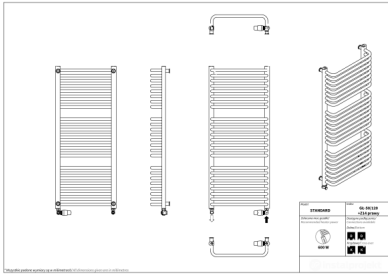

Standard

Symbol:	GŁ-30/70
Designer:	Roman Gawłowski
Width:	300 mm
Height:	686 mm
Connection:	Bottom 250mm
Output:	312 W

STANDARD is a reflection of a classic form. Its proven and timeless form made it most frequently selected bathroom radiator in Poland. Its purposely forwarded, transversal pipes guarantee big efficiency of towel drying keeping minimalistic appearance at the same time.

Accessories

Z13 valve set

Z14 valve set

Z16 valve set

HH1 hanger

HS2 hanger

Hot2

Yuuki

Possible options

gl_50_120z14-prawy_1.png

gl_50_90z14-prawy_1.png

Height 1746 mm