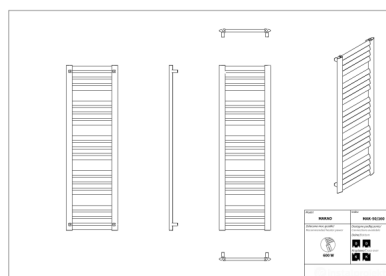

mak_50_160_page_1.png