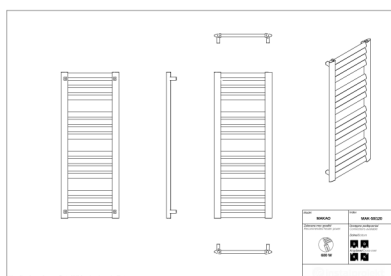

Makao

Symbol:	MAK-50/90
Designer:	Instal-Projekt Team
Width:	477 mm
Height:	883 mm
Connection:	Bottom 400mm
Output:	376 W

MAKAO is a radiator with a modern design. Its construction enables twofold assembly – by 180 degree turn. Diagonally placed manifolds not only influence even heat distribution in the bathroom, but also enable towel drying. MAKAO radiator is a result of implementing an innovative production technology.

Accessories

Z13 valve set

Z14 valve set

Z16 valve set

Hot2

Yuuki

Possible options

mak_50_120_page_1.png