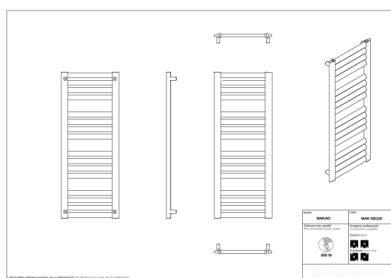

# Makao

|             |                     |
|-------------|---------------------|
| Symbol:     | MAK-50/90           |
| Designer:   | Instal-Projekt Team |
| Width:      | 477 mm              |
| Height:     | 883 mm              |
| Connection: | Bottom 400mm        |
| Output:     | 376 W               |

MAKAO is a radiator with a modern design. Its construction enables twofold assembly – by 180 degree turn. Diagonally placed manifolds not only influence even heat distribution in the bathroom, but also enable towel drying. MAKAO radiator is a result of implementing an innovative production technology.

## Possible options

mak\_50\_120\_page\_1.png

mak\_50\_120d50\_page\_1.png

mak\_50\_160\_page\_1.png