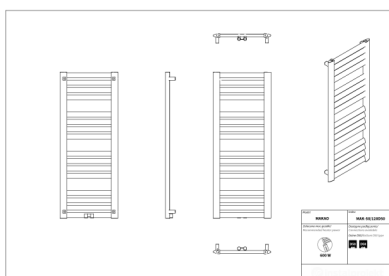

Makao

Symbol:	MAK-50/90
Designer:	Instal-Projekt Team
Width:	477 mm
Height:	883 mm
Connection:	Bottom 400mm
Output:	376 W

MAKAO is a radiator with a modern design. Its construction enables twofold assembly – by 180 degree turn. Diagonally placed manifolds not only influence even heat distribution in the bathroom, but also enable towel drying. MAKAO radiator is a result of implementing an innovative production technology.

Accessories

Z13 valve set

Z14 valve set

Z16 valve set

Hot2

Yuuki

Possible options

mak_50_120_page_1.png