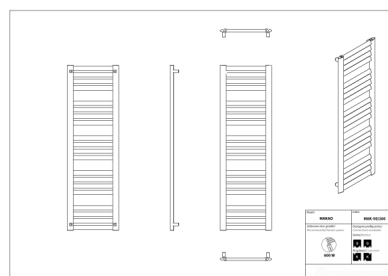

mak_50_160_page_1.png