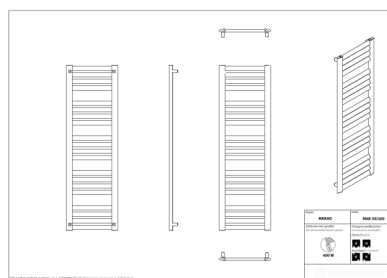

# Makao

|             |                     |
|-------------|---------------------|
| Symbol:     | MAK-50/90           |
| Designer:   | Instal-Projekt Team |
| Width:      | 477 mm              |
| Height:     | 883 mm              |
| Connection: | Bottom 400mm        |
| Output:     | 376 W               |

MAKAO is a radiator with a modern design. Its construction enables twofold assembly – by 180 degree turn. Diagonally placed manifolds not only influence even heat distribution in the bathroom, but also enable towel drying. MAKAO radiator is a result of implementing an innovative production technology.

## Possible options

mak\_50\_120\_page\_1.png

mak\_50\_120d50\_page\_1.png

mak\_50\_160\_page\_1.png