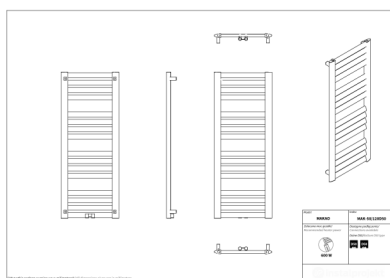

# Makao

|             |                     |
|-------------|---------------------|
| Symbol:     | MAK-50/90           |
| Designer:   | Instal-Projekt Team |
| Width:      | 477 mm              |
| Height:     | 883 mm              |
| Connection: | Bottom 400mm        |
| Output:     | 376 W               |

MAKAO is a radiator with a modern design. Its construction enables twofold assembly – by 180 degree turn. Diagonally placed manifolds not only influence even heat distribution in the bathroom, but also enable towel drying. MAKAO radiator is a result of implementing an innovative production technology.

## Possible options

mak\_50\_120\_page\_1.png

mak\_50\_120d50\_page\_1.png

mak\_50\_160\_page\_1.png