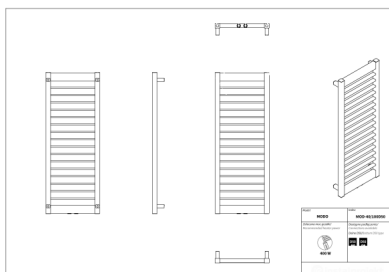

mod_40_100d50_page_1.png