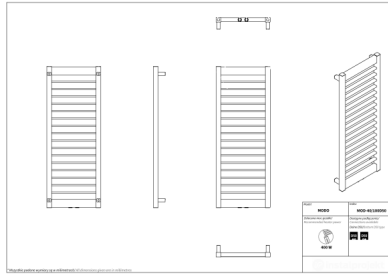

mod_40_100d50_page_1.png