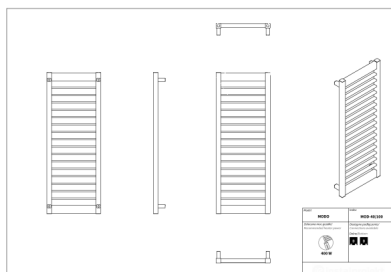

Possible options

mod_40_100_page_1.png