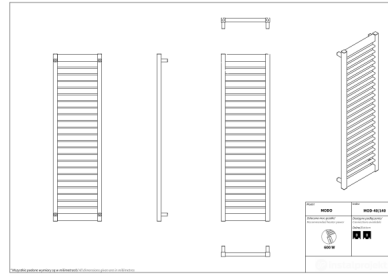

mod_40_140_page_1.png