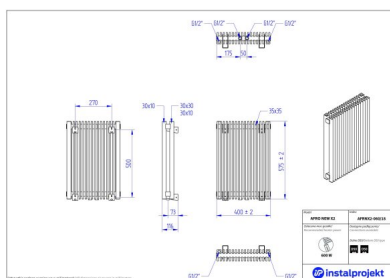

Afro New X 2

Symbol:	AFRNX2-100/13
Designer:	Instal-Projekt Team
Width:	288 mm
Height:	1000 mm
Connection:	Bottom 50mm
Output:	691 W

AFRO NEW X is a decorative radiator, with a modular construction, which enables almost full-size personalization, thanks to vertical profiles connected in a simple and elegant way. Neutral look of the radiator will fit any space, while its flexibility will manage even the most untypical interiors.

Accessories

Z13 valve set

Z14 valve set

Z15 valve set

RH3 rail

Possible options

afrnx2_060_18_1.jpg

afrnx2_060_23_1.jpg