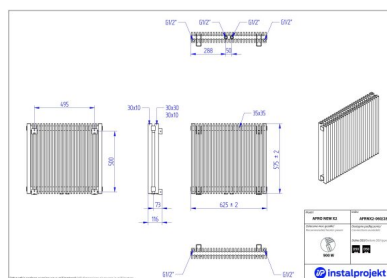

Afro New X 2

Symbol:	AFRNX2-100/13
Designer:	Instal-Projekt Team
Width:	288 mm
Height:	1000 mm
Connection:	Bottom 50mm
Output:	691 W

AFRO NEW X is a decorative radiator, with a modular construction, which enables almost full-size personalization, thanks to vertical profiles connected in a simple and elegant way. Neutral look of the radiator will fit any space, while its flexibility will manage even the most untypical interiors.

Accessories

Z13 valve set

Z14 valve set

Z15 valve set

RH3 rail

Possible options

afrnx2_060_18_1.jpg

afrnx2_060_23_1.jpg