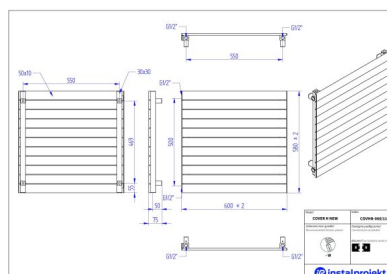

covhn_060_11_1.jpg