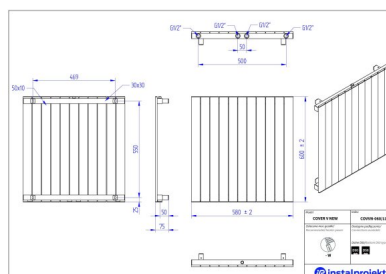

Cover V New

Symbol:	COVVN-060/06
Designer:	Instal-Projekt Team
Width:	315 mm
Height:	600 mm
Connection:	Bottom 250mm
Output:	242 W

COVER V NEW is a vertical version of COVER radiator, which is simple and elegant, fitting in almost any interior. Non-obvious and universal form of the radiator is just perfect for narrow halls, while its small depth makes it easy for maintaining cleanliness.

Accessories

Z13 valve set

Z14 valve set

Z15 valve set

RCVN rail

Possible options

covvn_060_06_1.jpg

covvn_060_08_1.jpg