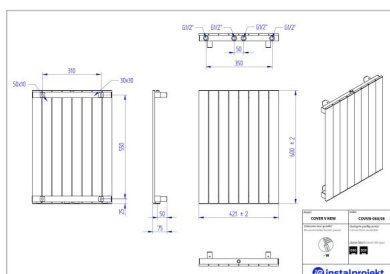

Cover V New

Symbol:	COVVN-060/06
Designer:	Instal-Projekt Team
Width:	315 mm
Height:	600 mm
Connection:	Bottom 250mm
Output:	242 W

COVER V NEW is a vertical version of COVER radiator, which is simple and elegant, fitting in almost any interior. Non-obvious and universal form of the radiator is just perfect for narrow halls, while its small depth makes it easy for maintaining cleanliness.

Accessories

Z13 valve set

Z14 valve set

Z15 valve set

RCVN rail

Possible options

covvn_060_06_1.jpg

covvn_060_08_1.jpg