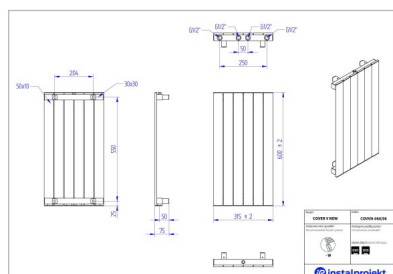

Cover V New

Symbol:	COVVN-060/06
Designer:	Instal-Projekt Team
Width:	315 mm
Height:	600 mm
Connection:	Bottom 250mm
Output:	242 W

COVER V NEW is a vertical version of COVER radiator, which is simple and elegant, fitting in almost any interior. Non-obvious and universal form of the radiator is just perfect for narrow halls, while its small depth makes it easy for maintaining cleanliness.

Accessories

Z13 valve set

Z14 valve set

Z15 valve set

RCVN rail

Possible options

covvn_060_06_1.jpg

covvn_060_08_1.jpg