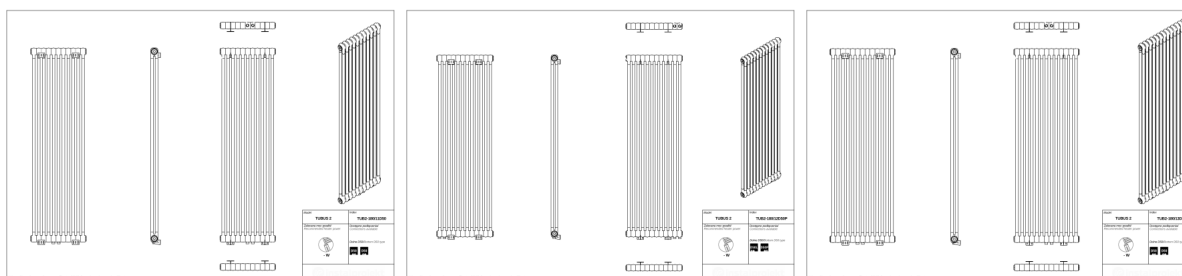

# Tubus 2

Symbol:	TUB2-030/02
Designer:	Roman Gawłowski
Width:	121 mm
Height:	300 mm
Connection:	Top-bottom same end 232mm
Output:	40 W

TUBUS is classic in a modern version. Its all-time and universal design will perfectly work in any interior regardless its stylistics. Thanks to its flexibility it will manage heating of any room. It can have the form of both -low and wide radiator as well as high and narrow radiator.

## Accessories

A1 valve set

G1 valve set

Z13 valve set

Z14 valve set

Z15 valve set

## Possible options

tub2\_180\_11d50\_page\_1.png

tub2\_180\_12d50p\_page\_1.png

tub2\_180\_13d50\_page\_1.png