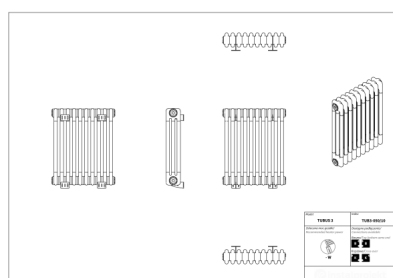

Possible options

tub3-050_10_page_1.png