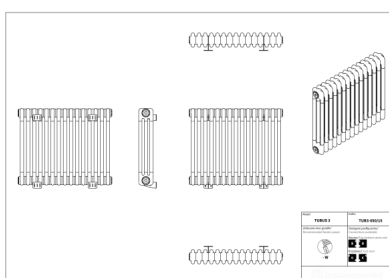

tub3-050_15_page_1.png