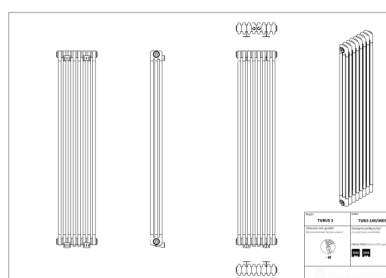

tub3-180_08d50_page_1.png