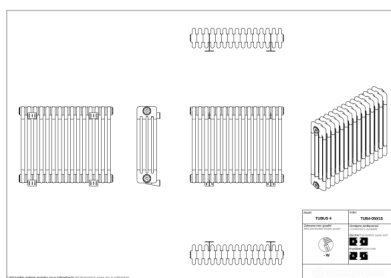

Possible options

tub4_050_15_page_1.png