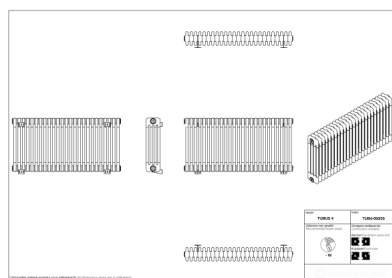

tub4_050_25_page_1.png