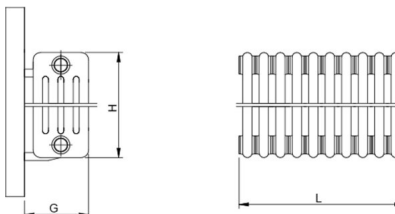

Height 300 - 1000 mm