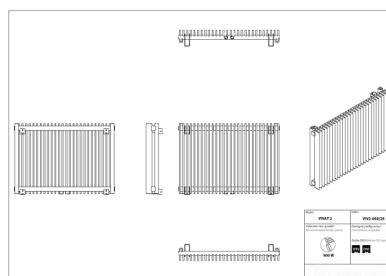

Vivat 2

Symbol:	VIV2-060/28
Designer:	Instal-Projekt Team
Width:	825 mm
Height:	575 mm
Connection:	Bottom 50mm
Output:	836 W

VIVAT is a radiator with a modular construction, which allows for almost full-size modification, thanks to vertical profiles connected in a simple and elegant way. It is a modern idea for a heat supply, even to the most untypical room. VIVAT radiator is a result of implementing an innovative production technology.

Accessories

Z13 valve set

Z14 valve set

Z15 valve set

Possible options

viv2_060_18_page_1.png

viv2_060_23_page_1.png

viv2_060_28_page_1.png