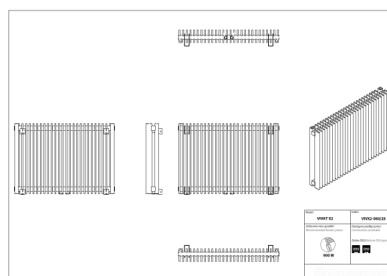

Vivat X 2

Symbol:	VIVX2-060/28
Designer:	Instal-Projekt Team
Width:	825 mm
Height:	575 mm
Connection:	Bottom 50mm
Output:	1188 W

VIVAT X is a radiator with a modular construction, which allows for almost full-size modification, thanks to vertical profiles connected in a simple and elegant way. It is a modern idea for a heat supply, even to the most untypical room. VIVAT X radiator is a result of implementing an innovative production technology.

Accessories

Z13 valve set

Z14 valve set

Z15 valve set

Possible options

vivx2_060_18_page_1.png

vivx2_060_23_page_1.png

vivx2_060_28_page_1.png