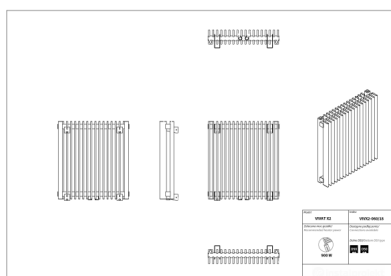

Vivat X 2

Symbol:	VIVX2-060/28
Designer:	Instal-Projekt Team
Width:	825 mm
Height:	575 mm
Connection:	Bottom 50mm
Output:	1188 W

VIVAT X is a radiator with a modular construction, which allows for almost full-size modification, thanks to vertical profiles connected in a simple and elegant way. It is a modern idea for a heat supply, even to the most untypical room. VIVAT X radiator is a result of implementing an innovative production technology.

Accessories

Z13 valve set

Z14 valve set

Z15 valve set

Possible options

vivx2_060_18_page_1.png

vivx2_060_23_page_1.png

vivx2_060_28_page_1.png