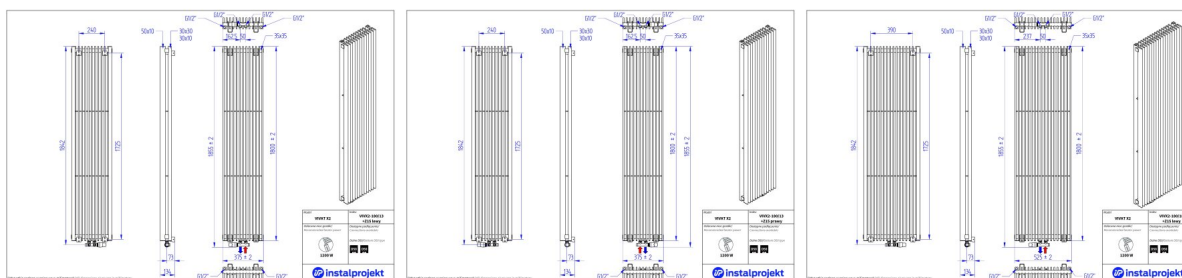

# Vivat X 2

Symbol:	VIVX2-060/28
Designer:	Instal-Projekt Team
Width:	825 mm
Height:	575 mm
Connection:	Bottom 50mm
Output:	1188 W

VIVAT X is a radiator with a modular construction, which allows for almost full-size modification, thanks to vertical profiles connected in a simple and elegant way. It is a modern idea for a heat supply, even to the most untypical room. VIVAT X radiator is a result of implementing an innovative production technology.

## Accessories

Z13 valve set

Z14 valve set

Z15 valve set

## Possible options

vivx2\_180\_13z15-lewy\_page\_1.jp [g](#) vivx2\_180\_13z15-prawy\_page\_1.j [pg](#) vivx2\_180\_18z15-lewy\_page\_1.jp [g](#)