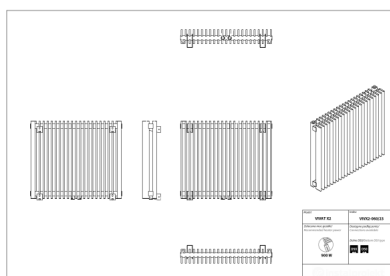

Vivat X 2

Symbol:	VIVX2-060/28
Designer:	Instal-Projekt Team
Width:	825 mm
Height:	575 mm
Connection:	Bottom 50mm
Output:	1188 W

VIVAT X is a radiator with a modular construction, which allows for almost full-size modification, thanks to vertical profiles connected in a simple and elegant way. It is a modern idea for a heat supply, even to the most untypical room. VIVAT X radiator is a result of implementing an innovative production technology.

Accessories

Z13 valve set

Z14 valve set

Z15 valve set

Possible options

vivx2_060_18_page_1.png

vivx2_060_23_page_1.png

vivx2_060_28_page_1.png