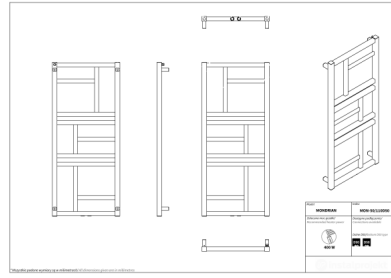

mon_50_110d50_page_1.png