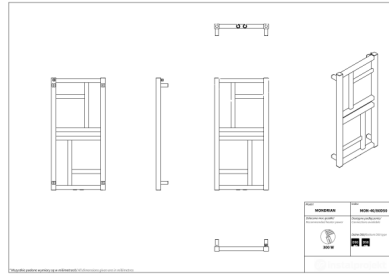

mon_40_80d50_page_1.png