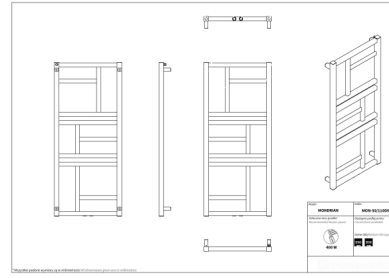

mon_50_110d50_page_1.png