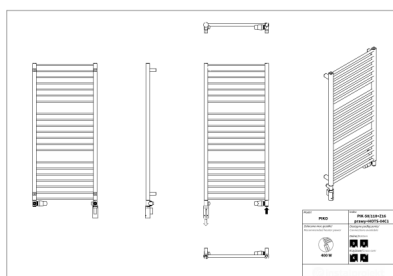

Piko

Symbol:	PIK-40/60
Designer:	Karolina Łacka
Width:	430 mm
Height:	629 mm
Connection:	Bottom 400mm
Output:	248 W

PIKO is a radiator, which will stress bathroom's geometric forms and will very well fit in arrangement with the usage of fashionable, square fitting. Apart from obvious aesthetic advantages, the radiator also offers numerous utility features and will work perfectly when there is a need to dry towels.

Accessories

Z13 valve set

Z14 valve set

Z16 valve set

Hot2

Yuuki

Possible options

pik_50_110z16-prawyhot_1.png