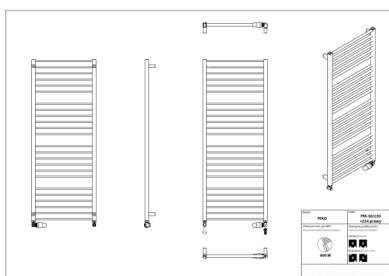

Piko

Symbol:	PIK-40/60
Designer:	Karolina Łacka
Width:	430 mm
Height:	629 mm
Connection:	Bottom 400mm
Output:	248 W

PIKO is a radiator, which will stress bathroom's geometric forms and will very well fit in arrangement with the usage of fashionable, square fitting. Apart from obvious aesthetic advantages, the radiator also offers numerous utility features and will work perfectly when there is a need to dry towels.

Accessories

Z13 valve set

Z14 valve set

Z16 valve set

Hot2

Yuuki

Possible options

pik_50_110z16-prawyhot_1.png