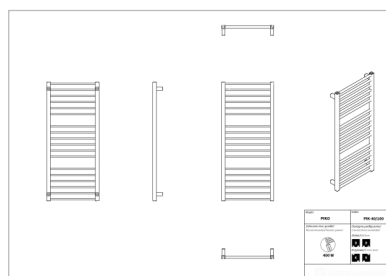

pik_40_100_page_1.png