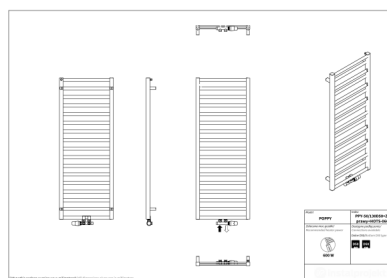

Poppy

Symbol:	PPY-40/70
Designer:	Instal-Projekt Team
Width:	400 mm
Height:	670 mm
Connection:	Bottom 365mm
Output:	261 W

POPPY is a handy radiator with a modern look. Its form is surprising with alternating structure of horizontal profiles, which are forwarded in one place, while in the other they are drawn back, what gives the feeling of spatiality. It is worth mentioning that the product's design has not only aesthetic values, but mainly utility features.

ppy_50_100d50z15-prawyhot_1.png

ppy_50_100z14-prawy_1.png

ppy_50_130d50z15-prawy_1.png