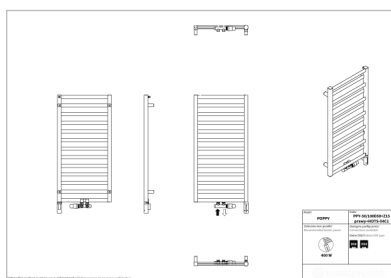

Poppy

Symbol:	PPY-40/70
Designer:	Instal-Projekt Team
Width:	400 mm
Height:	670 mm
Connection:	Bottom 365mm
Output:	261 W

POPPY is a handy radiator with a modern look. Its form is surprising with alternating structure of horizontal profiles, which are forwarded in one place, while in the other they are drawn back, what gives the feeling of spatiality. It is worth mentioning that the product's design has not only aesthetic values, but mainly utility features.

Accessories

Z13 valve set

Z14 valve set

Z16 valve set

HS3 hanger

Hot2

Yuuki

Possible options

ppy_50_100d50z15-prawyhot_1.png

ppy_50_100z14-prawy_1.png

ppy_50_130d50z15-prawy_1.png