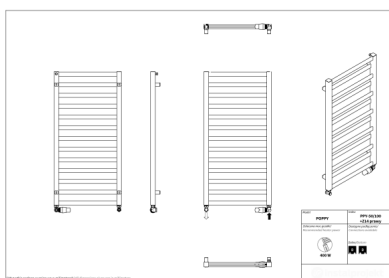

Poppy

Symbol:	PPY-40/70
Designer:	Instal-Projekt Team
Width:	400 mm
Height:	670 mm
Connection:	Bottom 365mm
Output:	261 W

POPPY is a handy radiator with a modern look. Its form is surprising with alternating structure of horizontal profiles, which are forwarded in one place, while in the other they are drawn back, what gives the feeling of spatiality. It is worth mentioning that the product's design has not only aesthetic values, but mainly utility features.

Accessories

Z13 valve set

Z14 valve set

Z16 valve set

HS3 hanger

Hot2

Yuuki

Possible options

ppy_50_100d50z15-prawyhot_1.png

ppy_50_100z14-prawy_1.png

ppy_50_130d50z15-prawy_1.png