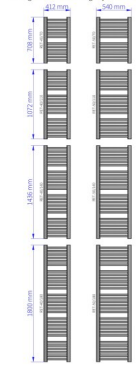

# Retto

Symbol:	RET-40/70
Designer:	Małgorzata Olszewska
Width:	412 mm
Height:	708 mm
Connection:	Bottom 335mm
Output:	274 W

RETTO is a practical radiator with a modern look, which will easily fit in any arrangement. Suitable ladder construction enables towels' rehanging and drying, while dedicated accessories, such as hangers, increase its functionality.

## Accessories

Z13 valve set

Z14 valve set

Z15 valve set

Z16 valve set

HS3 hanger

Coco

Hot2

## Possible options

Pełna gama rozmiarowa grzejników c.o. RETTO

gama-retto.jpg

ret\_40\_110\_page\_1.png

ret\_40\_110d50\_page\_1.png