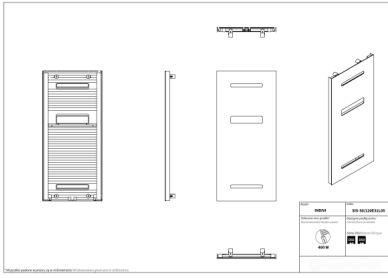

Sisi

| | |
|-------------|---------------------|
| Symbol: | SIS-50/120EL04 |
| Designer: | Instal-Projekt Team |
| Width: | 551 mm |
| Height: | 1206 mm |
| Connection: | Bottom 50mm |
| Output: | 431 W |

Possible options

sis_50_120_page_1.png

Height 1206 mm