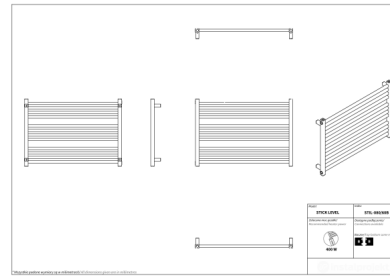

gama-stick-level.jpg

stil_080_60_page_1.png

stil_080_60b_page_1.png