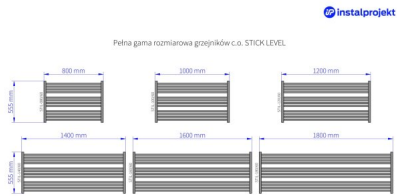

gama-stick-level.jpg

stil_080_60_page_1.png

stil_080_60b_page_1.png