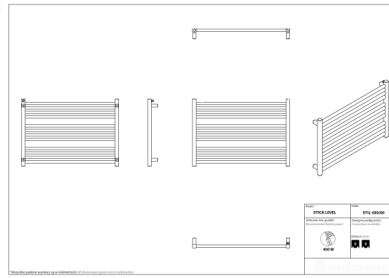

gama-stick-level.jpg

stil_080_60_page_1.png

stil_080_60b_page_1.png