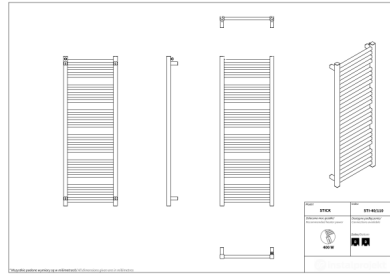

Pełna gama rozmiarowa grzejników c.o. STICK

sti_40_110_page_1.png