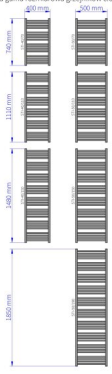

Stick

Symbol:	STI-40/70
Designer:	Małgorzata Olszewska
Width:	400 mm
Height:	740 mm
Connection:	Bottom 370mm
Output:	303 W

STICK is a product combining classic form with a modern character. Purpose-developed ladder construction enables towels' rehanging and drying, while dedicated accessories, such as hangers, increase its functionality.

Accessories

Z13 valve set

Z14 valve set

Z15 valve set

Z16 valve set

HS3 hanger

RS2 rail

Hot2

Yuuki

Possible options

Pełna gama rozmiarowa grzejników c.o. STICK

gama-stick.jpg

sti_40_110_page_1.png

sti_40_110d50_page_1.png