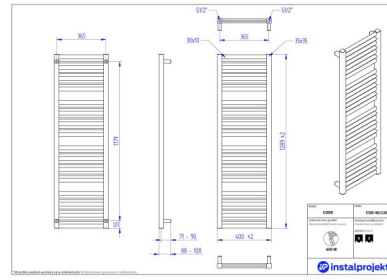

cod_40_130_1.jpg