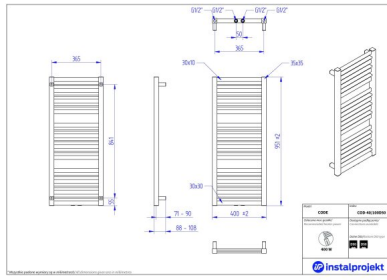

cod_40_100d50_1.jpg