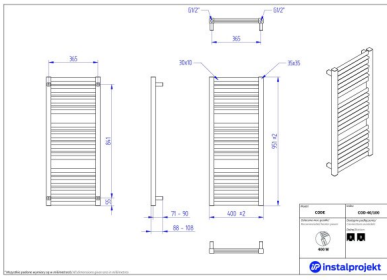

cod_40_100_1.jpg