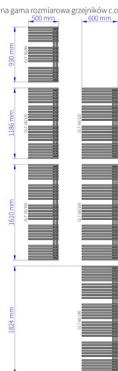

Possible options

gama-giulietta.jpg