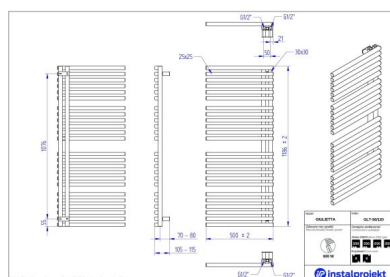

glt_50_120_1.jpg