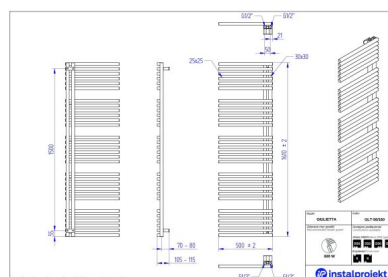

glt_50_160_1.jpg