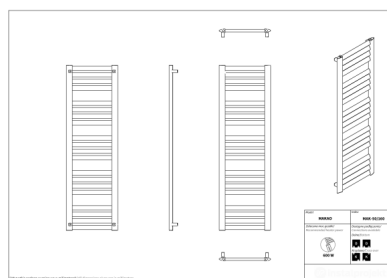

mak_50_160_page_1.png