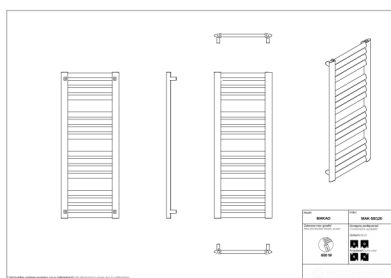

Makao

Symbol:	MAK-50/90
Designer:	Instal-Projekt Team
Width:	477 mm
Height:	883 mm
Connection:	Bottom 400mm
Output:	376 W

MAKAO is a radiator with a modern design. Its construction enables twofold assembly – by 180 degree turn. Diagonally placed manifolds not only influence even heat distribution in the bathroom, but also enable towel drying. MAKAO radiator is a result of implementing an innovative production technology.

Accessories

Z13 valve set

Z14 valve set

Z16 valve set

Hot2

Yuuki

Possible options

mak_50_120_page_1.png