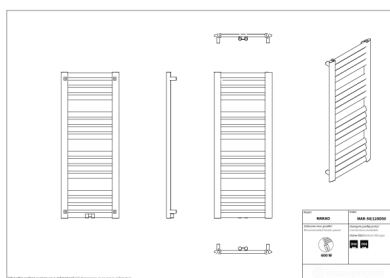

mak_50_120d50_page_1.png