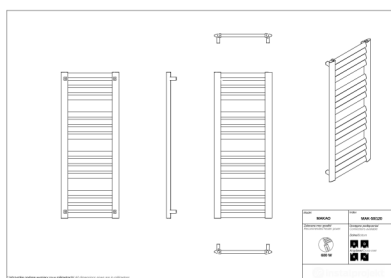

Possible options

mak_50_120_page_1.png