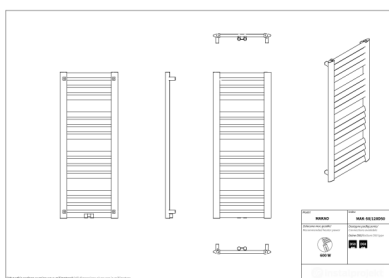

Makao

Symbol:	MAK-50/90
Designer:	Instal-Projekt Team
Width:	477 mm
Height:	883 mm
Connection:	Bottom 400mm
Output:	376 W

MAKAO is a radiator with a modern design. Its construction enables twofold assembly – by 180 degree turn. Diagonally placed manifolds not only influence even heat distribution in the bathroom, but also enable towel drying. MAKAO radiator is a result of implementing an innovative production technology.

Accessories

Z13 valve set

Z14 valve set

Z16 valve set

Hot2

Yuuki

Possible options

mak_50_120_page_1.png