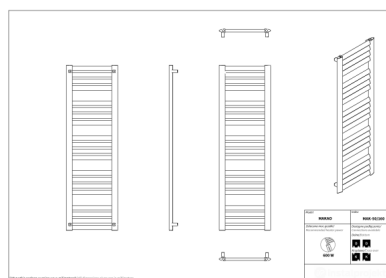

mak_50_160_page_1.png