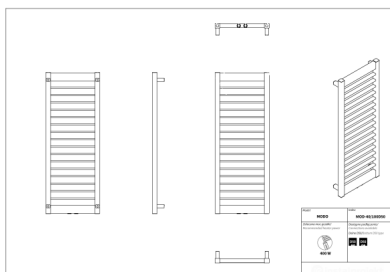

mod_40_100d50_page_1.png