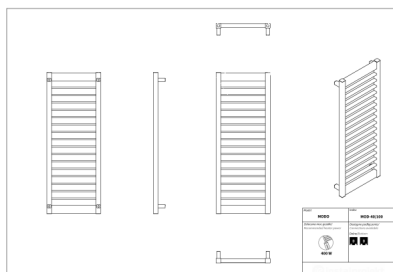

Possible options

mod_40_100_page_1.png