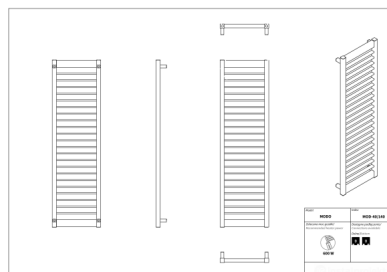

mod_40_140_page_1.png