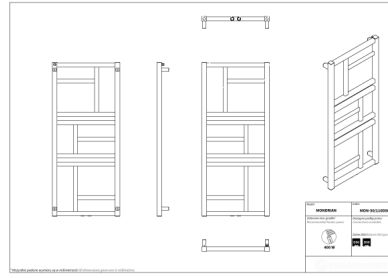

Mondrian

Symbol:	MON-40/80D50
Designer:	Marcin Jędrzak
Width:	400 mm
Height:	832 mm
Connection:	Bottom 50mm
Output:	300 W

MONDRIAN is an impressive radiator with extraordinary, intriguing construction. Its geometric construction will enliven even the simplest arrangement, keeping room's harmony at the same time. It is a modern idea on heat delivery in a good style.

Yuuki

Possible options

mon_40_110d50_page_1.png

mon_40_80d50_page_1.png

mon_50_110d50_page_1.png