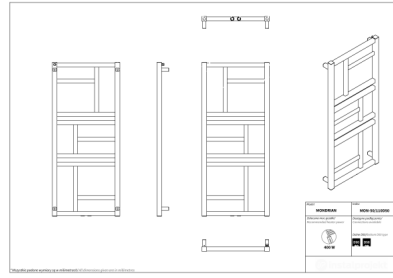

mon_50_110d50_page_1.png