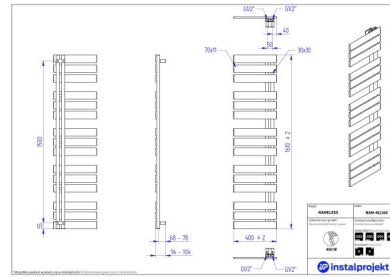

nam_40_160_1.jpg