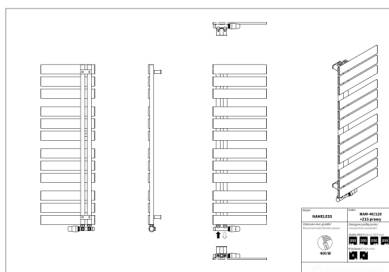

nam_40_120z15-prawy_1.png