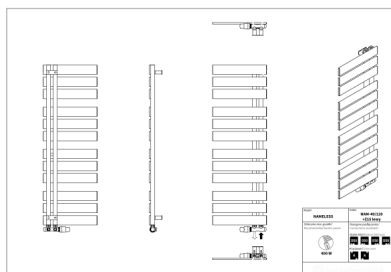

Possible options

nam_40_120z15-lewy_1.png