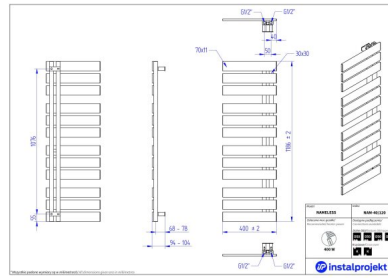

nam_40_120_1.jpg