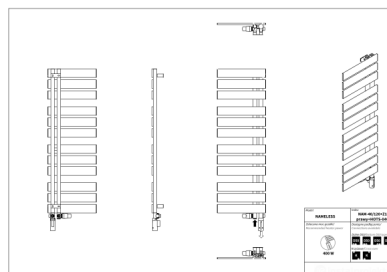

nam_40_120z16-prawyhot_1.png