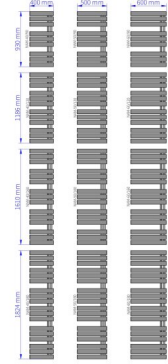

# Nameless

Symbol:	NAM-40/90
Designer:	Instal-Projekt Team
Width:	400 mm
Height:	930 mm
Connection:	Bottom 50mm
Output:	296 W

NAMELESS is characterized by modern design: eye-catching and flat transversal profiles, which guarantee comfort in towels' hanging and drying. Asymmetric construction gives the chance to assemble collector on left or right side.

## Possible options

gama-nameless.jpg

nam\_40\_120\_1.jpg

nam\_40\_160\_1.jpg