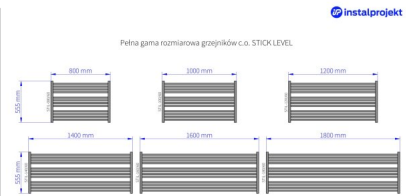

Stick Level

Symbol:	STIL-80/60BZN
Designer:	Małgorzata Olszewska
Width:	800 mm
Height:	555 mm
Connection:	Top-bottom same end 500mm
Output:	433 W

STICK LEVEL is a modern and minimalistic radiator especially dedicated for the space above bathtub. Widths of the radiator are developed in a way, which enables easy selection of the width perfectly fitting bathtub width. Applied rust-proof layer assures product's longevity.

Possible options

stil_100_60z14-prawy_1.png

stil_120_60z14-prawy_1.png

gama-stick-level.jpg