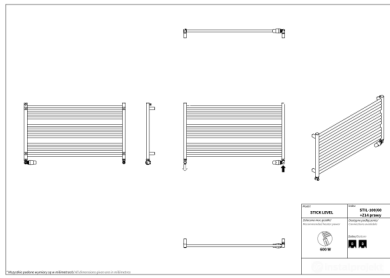

Stick Level

Symbol:	STIL-80/60BZN
Designer:	Małgorzata Olszewska
Width:	800 mm
Height:	555 mm
Connection:	Top-bottom same end 500mm
Output:	433 W

STICK LEVEL is a modern and minimalistic radiator especially dedicated for the space above bathtub. Widths of the radiator are developed in a way, which enables easy selection of the width perfectly fitting bathtub width. Applied rust-proof layer assures product's longevity.

Accessories

Z13 valve set

Z14 valve set

Z16 valve set

HS3 hanger

RS2 rail

Hot2

Yuuki

Possible options

stil_100_60z14-prawy_1.png

stil_120_60z14-prawy_1.png

gama-stick-level.jpg