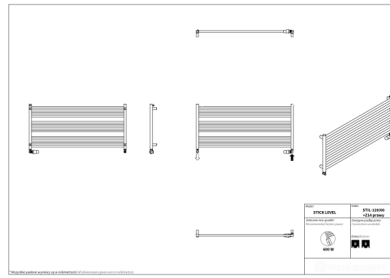

Stick Level

Symbol:	STIL-80/60BZN
Designer:	Małgorzata Olszewska
Width:	800 mm
Height:	555 mm
Connection:	Top-bottom same end 500mm
Output:	433 W

STICK LEVEL is a modern and minimalistic radiator especially dedicated for the space above bathtub. Widths of the radiator are developed in a way, which enables easy selection of the width perfectly fitting bathtub width. Applied rust-proof layer assures product's longevity.

Possible options

stil_100_60z14-prawy_1.png

stil_120_60z14-prawy_1.png

gama-stick-level.jpg