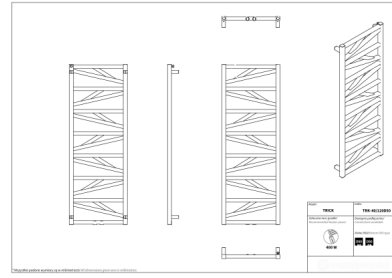

trk_40_120d50_page_1.png