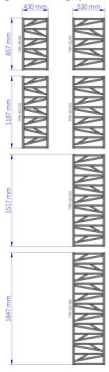

Trick

| | |
|-------------|----------------|
| Symbol: | TRK-40/90 |
| Designer: | Karolina Łącka |
| Width: | 430 mm |
| Height: | 857 mm |
| Connection: | Bottom 400mm |
| Output: | 341 W |

TRICK is an elegant and intriguing product - reach in expression, fulfilling expectations of a demanding interior. It fits perfectly modern style arrangements, which are characterized by form coherence and functions with dominating role of simple, geometric forms.

Possible options

gama-trick.jpg

trk_40_120_page_1.png

trk_40_120d50_page_1.png