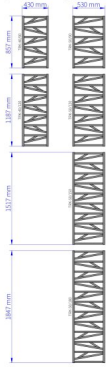

Trick

Symbol:	TRK-40/90
Designer:	Karolina Łącka
Width:	430 mm
Height:	857 mm
Connection:	Bottom 400mm
Output:	341 W

TRICK is an elegant and intriguing product - reach in expression, fulfilling expectations of a demanding interior. It fits perfectly modern style arrangements, which are characterized by form coherence and functions with dominating role of simple, geometric forms.

Possible options

gama-trick.jpg

trk_40_120_page_1.png

trk_40_120d50_page_1.png