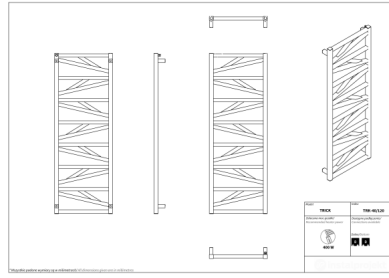

trk_40_120_page_1.png