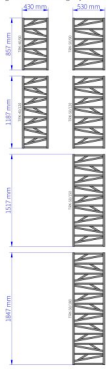

Trick

Symbol:	TRK-40/90
Designer:	Karolina Łącka
Width:	430 mm
Height:	857 mm
Connection:	Bottom 400mm
Output:	341 W

TRICK is an elegant and intriguing product – reach in expression, fulfilling expectations of a demanding interior. It fits perfectly modern style arrangements, which are characterized by form coherence and functions with dominating role of simple, geometric forms.

Possible options

gama-trick.jpg

trk_40_120_page_1.png

trk_40_120d50_page_1.png