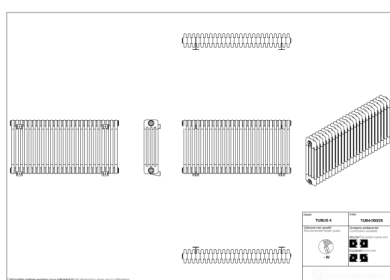

tub4_050_25_page_1.png