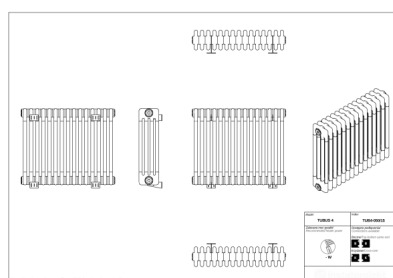

Possible options

tub4_050_15_page_1.png