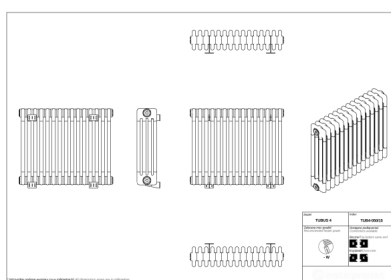

Possible options

tub4_050_15_page_1.png