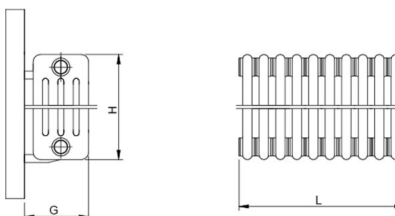

Height 300 - 1000 mm