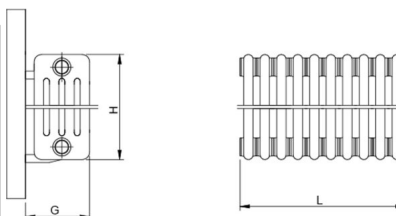

Height 300 - 1000 mm