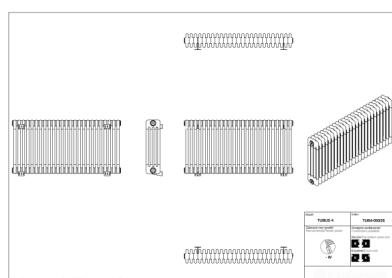

tub4_050_25_page_1.png