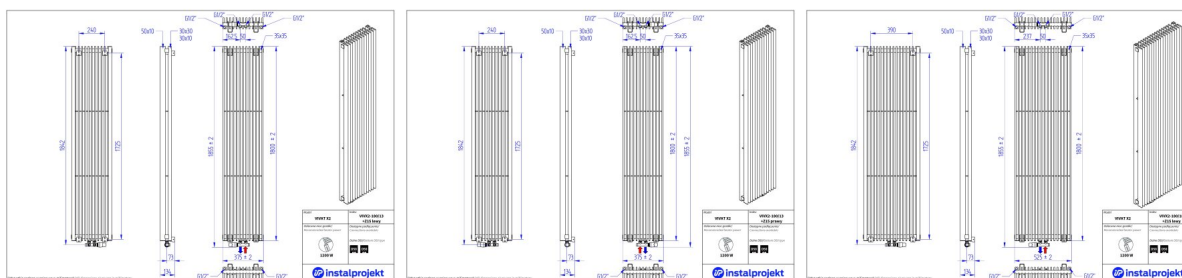

Vivat X 2

Symbol:	VIVX2-060/28
Designer:	Instal-Projekt Team
Width:	825 mm
Height:	575 mm
Connection:	Bottom 50mm
Output:	1188 W

VIVAT X is a radiator with a modular construction, which allows for almost full-size modification, thanks to vertical profiles connected in a simple and elegant way. It is a modern idea for a heat supply, even to the most untypical room. VIVAT X radiator is a result of implementing an innovative production technology.

Accessories

Z13 valve set

Z14 valve set

Z15 valve set

Possible options

vivx2_180_13z15-lewy_page_1.jp [vivx2_180_13z15-prawy_page_1.j](#) [vivx2_180_18z15-lewy_page_1.jp](#)

g

pg