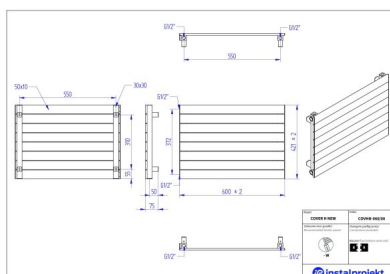

covhn_060_08_1.jpg