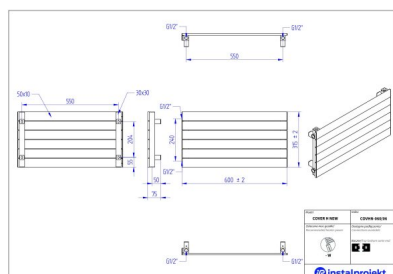

Possible options

covhn_060_06_1.jpg