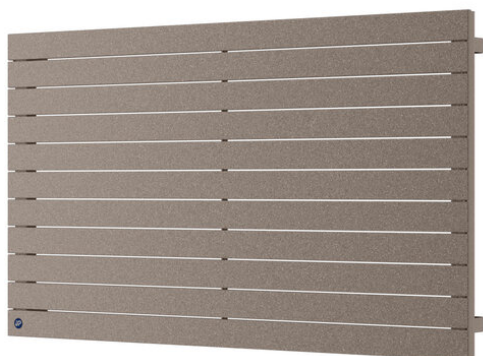

# Cover H New

Symbol:	COVHN-060/06
Designer:	Instal-Projekt Team
Width:	600 mm
Height:	315 mm
Connection:	Top-bottom same end 240mm
Output:	242 W

Horizontal version of COVER radiator is a simple and elegant construction, fitting in almost any arrangement. Non-obvious and universal form of the radiator is just perfect for narrow halls, while its small depth makes it easy for maintaining cleanliness.