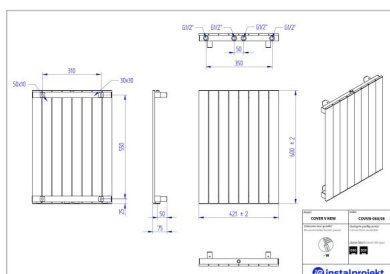

Cover V New

| | |
|-------------|---------------------|
| Symbol: | COVVN-060/06 |
| Designer: | Instal-Projekt Team |
| Width: | 315 mm |
| Height: | 600 mm |
| Connection: | Bottom 250mm |
| Output: | 242 W |

Accessories

Z13 valve set

Z14 valve set

Z15 valve set

RCVN rail

Possible options

covvn_060_06_1.jpg

covvn_060_08_1.jpg