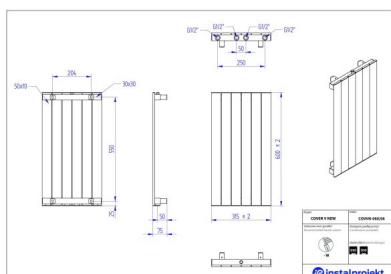

Cover V New

| | |
|-------------|---------------------|
| Symbol: | COVVN-060/06 |
| Designer: | Instal-Projekt Team |
| Width: | 315 mm |
| Height: | 600 mm |
| Connection: | Bottom 250mm |
| Output: | 242 W |

Accessories

Z13 valve set

Z14 valve set

Z15 valve set

RCVN rail

Possible options

covvn_060_06_1.jpg

covvn_060_08_1.jpg