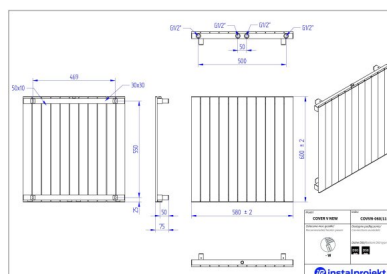

Cover V New

| | |
|-------------|---------------------|
| Symbol: | COVVN-060/06 |
| Designer: | Instal-Projekt Team |
| Width: | 315 mm |
| Height: | 600 mm |
| Connection: | Bottom 250mm |
| Output: | 242 W |

Accessories

Z13 valve set

Z14 valve set

Z15 valve set

RCVN rail

Possible options

covvn_060_06_1.jpg

covvn_060_08_1.jpg