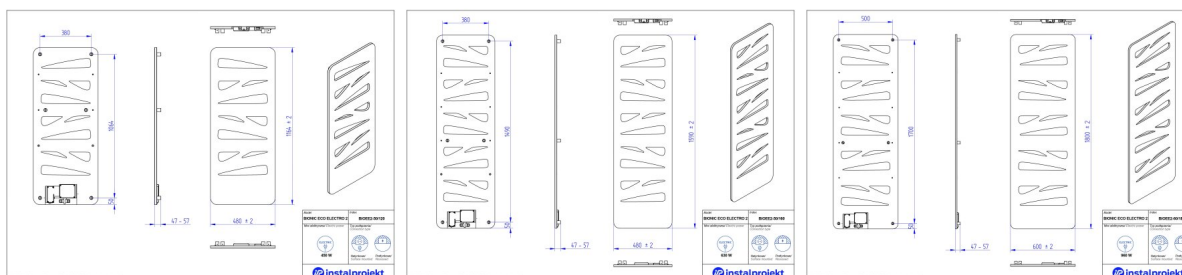

Bionic Eco Electro 2

Symbol:	
Designer:	Karolina Łącka
Control type:	Manual
Width:	480 mm
Height:	1164 mm
Output:	450

BIONIC is an innovative product using electric energy for heating. Its ultra-thin construction is an alternative for traditional radiators. BIONIC is a result of implementing an innovative production technology.

**For ordering flush-mounted version (without plug), please indicate „U” letter at the end of index.*

Accessories

REOS rail

Possible options

bioee2-50_120.jpg

bioee2-50_160.jpg

bioee2-60_180.jpg