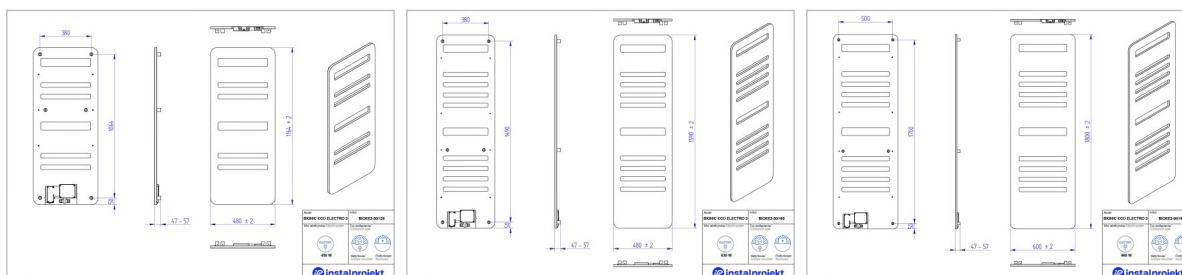

Possible options