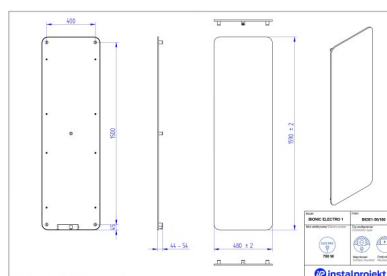

Bionic Electro 1

Symbol:	
Designer:	Karolina Łącka
Control type:	Manual
Width:	380 mm
Height:	950 mm
Output:	300

BIONIC is an innovative product using electric energy for heating. Its ultra-thin construction is an alternative for traditional radiators. BIONIC is a result of implementing an innovative production technology.

**For ordering flush-mounted version (without plug), please indicate „U” letter at the end of index.*

Possible options

bioe1-40_100.jpg

bioe1-50_120.jpg

bioe1-50_160.jpg