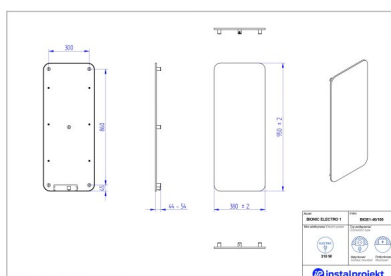

Bionic Electro 1

Symbol:	
Designer:	Karolina Łącka
Control type:	Manual
Width:	380 mm
Height:	950 mm
Output:	300

BIONIC is an innovative product using electric energy for heating. Its ultra-thin construction is an alternative for traditional radiators. BIONIC is a result of implementing an innovative production technology.

**For ordering flush-mounted version (without plug), please indicate „U” letter at the end of index.*

Possible options

bioe1-40_100.jpg

bioe1-50_120.jpg

bioe1-50_160.jpg