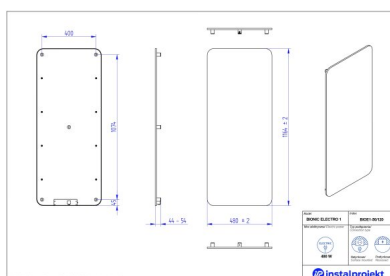

Bionic Electro 1

Symbol:	
Designer:	Karolina Łącka
Control type:	Manual
Width:	380 mm
Height:	950 mm
Output:	300

BIONIC is an innovative product using electric energy for heating. Its ultra-thin construction is an alternative for traditional radiators. BIONIC is a result of implementing an innovative production technology.

**For ordering flush-mounted version (without plug), please indicate „U” letter at the end of index.*

Possible options

bioe1-40_100.jpg

bioe1-50_120.jpg

bioe1-50_160.jpg