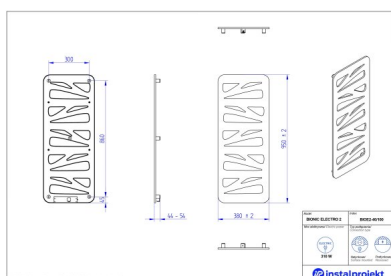

Bionic Electro 2

Symbol:	
Designer:	Karolina Łącka
Control type:	Manual
Width:	380 mm
Height:	950 mm
Output:	300

BIONIC is an innovative product using electric energy for heating. Its ultra-thin construction is an alternative for traditional radiators. BIONIC is a result of implementing an innovative production technology.

**For ordering flush-mounted version (without plug), please indicate „U” letter at the end of index.*

Possible options

bioe2-40_100.jpg

bioe2-50_120.jpg

bioe2-50_160.jpg