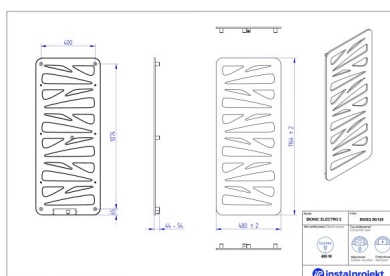

Bionic Electro 2

Symbol:	
Designer:	Karolina Łącka
Control type:	Manual
Width:	380 mm
Height:	950 mm
Output:	300

BIONIC is an innovative product using electric energy for heating. Its ultra-thin construction is an alternative for traditional radiators. BIONIC is a result of implementing an innovative production technology.

**For ordering flush-mounted version (without plug), please indicate „U” letter at the end of index.*

Possible options

bioe2-40_100.jpg

bioe2-50_120.jpg

bioe2-50_160.jpg