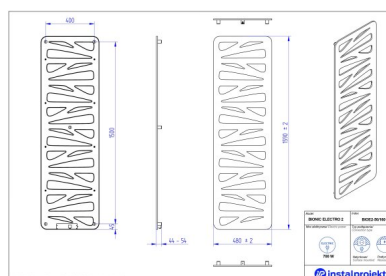

Bionic Electro 2

Symbol:	
Designer:	Karolina Łącka
Control type:	Manual
Width:	380 mm
Height:	950 mm
Output:	300

BIONIC is an innovative product using electric energy for heating. Its ultra-thin construction is an alternative for traditional radiators. BIONIC is a result of implementing an innovative production technology.

**For ordering flush-mounted version (without plug), please indicate „U” letter at the end of index.*

Possible options

bioe2-40_100.jpg

bioe2-50_120.jpg

bioe2-50_160.jpg