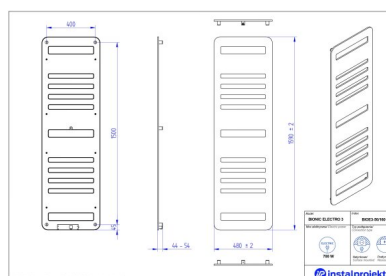

Bionic Electro 3

Symbol:	
Designer:	Karolina Łącka
Control type:	Manual
Width:	380 mm
Height:	950 mm
Output:	300

BIONIC is an innovative product using electric energy for heating. Its ultra-thin construction is an alternative for traditional radiators. BIONIC is a result of implementing an innovative production technology.

**For ordering flush-mounted version (without plug), please indicate „U” letter at the end of index.*

Possible options

bioe3-40_100.jpg

bioe3-50_120.jpg

bioe3-50_160.jpg