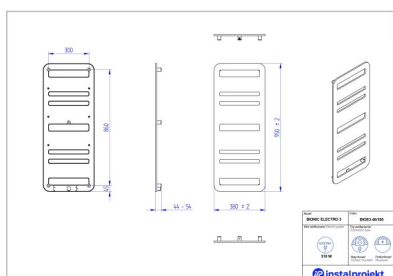

Bionic Electro 3

Symbol:	
Designer:	Karolina Łącka
Control type:	Manual
Width:	380 mm
Height:	950 mm
Output:	300

BIONIC is an innovative product using electric energy for heating. Its ultra-thin construction is an alternative for traditional radiators. BIONIC is a result of implementing an innovative production technology.

**For ordering flush-mounted version (without plug), please indicate „U” letter at the end of index.*

Possible options

bioe3-40_100.jpg

bioe3-50_120.jpg

bioe3-50_160.jpg