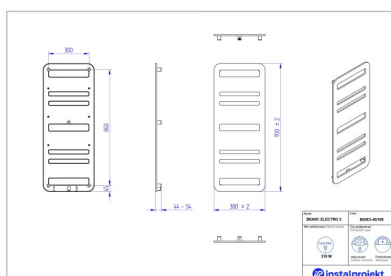

Possible options

bioe3-40_100.jpg