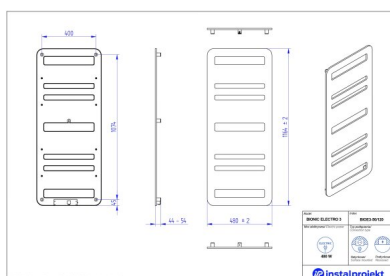

bioe3-50_120.jpg