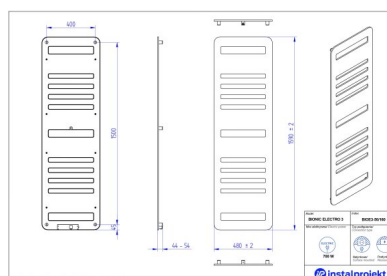

# Bionic Electro 3

|               |                |
|---------------|----------------|
| Symbol:       |                |
| Designer:     | Karolina Łącka |
| Control type: | Manual         |
| Width:        | 380 mm         |
| Height:       | 950 mm         |
| Output:       | 300            |

*\*For ordering flush-mounted version (without plug), please indicate „U” letter at the end of index.*

## Possible options

bioe3-40\_100.jpg

bioe3-50\_120.jpg

bioe3-50\_160.jpg