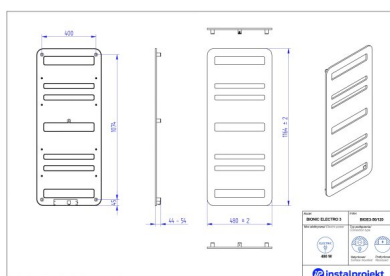

Bionic Electro 3

Symbol:	
Designer:	Karolina Łącka
Control type:	Manual
Width:	380 mm
Height:	950 mm
Output:	300

BIONIC is an innovative product using electric energy for heating. Its ultra-thin construction is an alternative for traditional radiators. BIONIC is a result of implementing an innovative production technology.

**For ordering flush-mounted version (without plug), please indicate „U” letter at the end of index.*

Possible options

bioe3-40_100.jpg

bioe3-50_120.jpg

bioe3-50_160.jpg