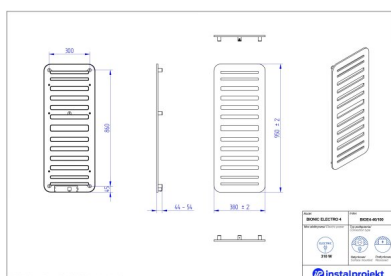

# Bionic Electro 4

Symbol:	
Designer:	Karolina Łącka
Control type:	Manual
Width:	380 mm
Height:	950 mm
Output:	300

BIONIC is an innovative product using electric energy for heating. Its ultra-thin construction is an alternative for traditional radiators. BIONIC is a result of implementing an innovative production technology.

*\*For ordering flush-mounted version (without plug), please indicate „U” letter at the end of index.*