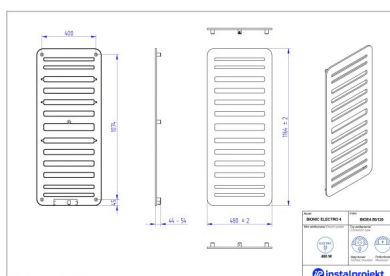

# Bionic Electro 4

Symbol:	
Designer:	Karolina Łącka
Control type:	Manual
Width:	380 mm
Height:	950 mm
Output:	300

BIONIC is an innovative product using electric energy for heating. Its ultra-thin construction is an alternative for traditional radiators. BIONIC is a result of implementing an innovative production technology.

*\*For ordering flush-mounted version (without plug), please indicate „U” letter at the end of index.*