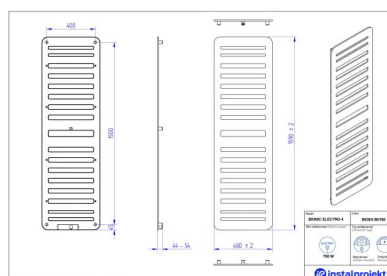

# Bionic Electro 4

Symbol:	
Designer:	Karolina Łącka
Control type:	Manual
Width:	380 mm
Height:	950 mm
Output:	300

BIONIC is an innovative product using electric energy for heating. Its ultra-thin construction is an alternative for traditional radiators. BIONIC is a result of implementing an innovative production technology.

*\*For ordering flush-mounted version (without plug), please indicate „U” letter at the end of index.*

## Possible options

bioe4-40\_100.jpg

bioe4-50\_120.jpg

bioe4-50\_160.jpg