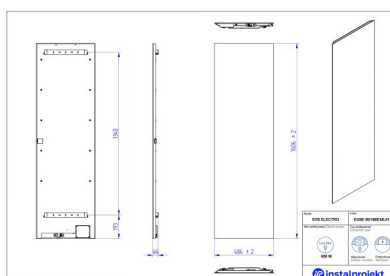

EOS Electro

Symbol:	
Designer:	Instal-Projekt Team
Control type:	Manual
Width:	386 mm
Height:	1206 mm
Output:	550

EOS is an innovative electric power supply product. Its ultra-thin construction is an alternative for traditional radiators. EOS ELECTRO BIONIC is a result of implementing an innovative production technology.

**For ordering flush-mounted version (without plug), please indicate „U” letter at the end of index.*

Possible options

eose-40_120.jpg

eose-50_160.jpg

eose-60_180.jpg