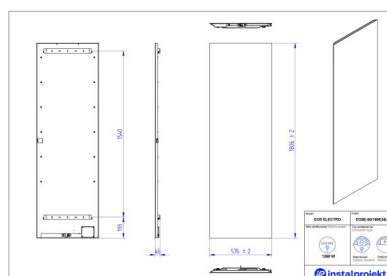

# EOS Electro

Symbol:	
Designer:	Instal-Projekt Team
Control type:	Manual
Width:	386 mm
Height:	1206 mm
Output:	550

EOS is an innovative electric power supply product. Its ultra-thin construction is an alternative for traditional radiators. EOS ELECTRO BIONIC is a result of implementing an innovative production technology.

*\*For ordering flush-mounted version (without plug), please indicate „U” letter at the end of index.*

## Possible options

eose-40\_120.jpg

eose-50\_160.jpg

eose-60\_180.jpg