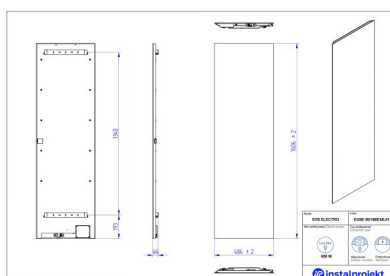

# EOS Electro

Symbol:	
Designer:	Instal-Projekt Team
Control type:	Manual
Width:	386 mm
Height:	1206 mm
Output:	550

EOS is an innovative electric power supply product. Its ultra-thin construction is an alternative for traditional radiators. EOS ELECTRO BIONIC is a result of implementing an innovative production technology.

*\*For ordering flush-mounted version (without plug), please indicate „U” letter at the end of index.*