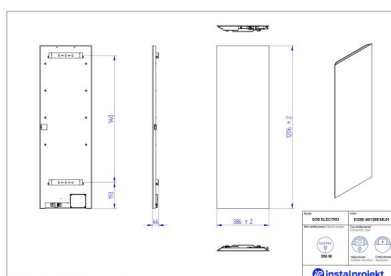

# EOS Electro

Symbol:	
Designer:	Instal-Projekt Team
Control type:	Manual
Width:	386 mm
Height:	1206 mm
Output:	550

EOS is an innovative electric power supply product. Its ultra-thin construction is an alternative for traditional radiators. EOS ELECTRO BIONIC is a result of implementing an innovative production technology.

*\*For ordering flush-mounted version (without plug), please indicate „U” letter at the end of index.*