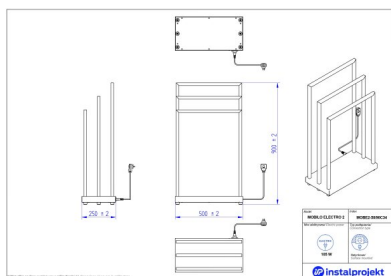

Possible options

mobe2-50_90.jpg