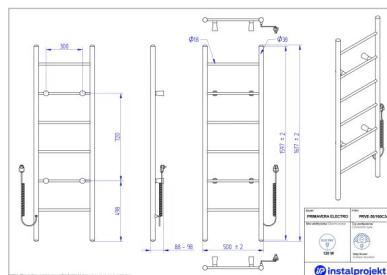

# Primavera

Symbol:	PRVE-40/110C31
Designer:	Instal-Projekt Team
Control type:	Manual
Width:	400 mm
Height:	1120 mm
Output:	87

PRIMAVERA has extremely soft line and increased functionality. It is independent from central heating system and mobile. It fits in every single room thanks to its slender construction and a small depth.

## Possible options

prve-40\_110.jpg

prve-40\_160.jpg

prve-50\_160.jpg