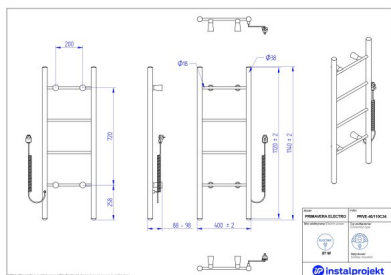

Possible options

prve-40_110.jpg