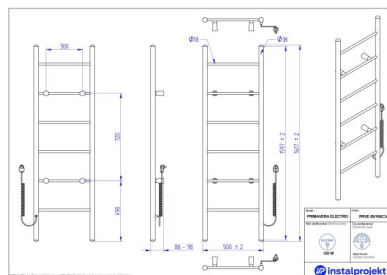

Primavera

Symbol:	PRVE-40/110C31
Designer:	Instal-Projekt Team
Control type:	Manual
Width:	400 mm
Height:	1120 mm
Output:	87

PRIMAVERA has extremely soft line and increased functionality. It is independent from central heating system and mobile. It fits in every single room thanks to its slender construction and a small depth.

Possible options

prve-40_110.jpg

prve-40_160.jpg

prve-50_160.jpg