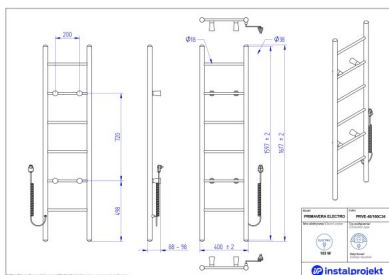

Primavera

Symbol:	PRVE-40/110C31
Designer:	Instal-Projekt Team
Control type:	Manual
Width:	400 mm
Height:	1120 mm
Output:	87

PRIMAVERA has extremely soft line and increased functionality. It is independent from central heating system and mobile. It fits in every single room thanks to its slender construction and a small depth.

Possible options

prve-40_110.jpg

prve-40_160.jpg

prve-50_160.jpg