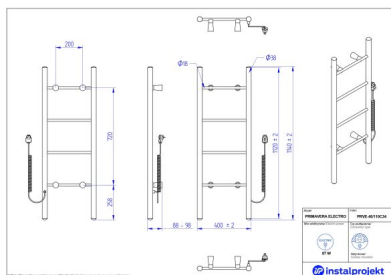

# Primavera

Symbol:	PRVE-40/110C31
Designer:	Instal-Projekt Team
Control type:	Manual
Width:	400 mm
Height:	1120 mm
Output:	87

PRIMAVERA has extremely soft line and increased functionality. It is independent from central heating system and mobile. It fits in every single room thanks to its slender construction and a small depth.

## Possible options

prve-40\_110.jpg

prve-40\_160.jpg

prve-50\_160.jpg