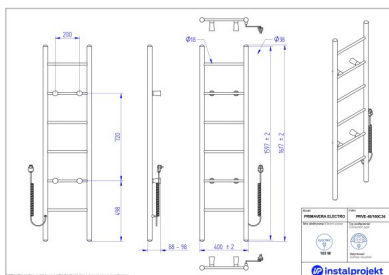

# Primavera

Symbol:	PRVE-40/110C31
Designer:	Instal-Projekt Team
Control type:	Manual
Width:	400 mm
Height:	1120 mm
Output:	87

PRIMAVERA has extremely soft line and increased functionality. It is independent from central heating system and mobile. It fits in every single room thanks to its slender construction and a small depth.

## Possible options

prve-40\_110.jpg

prve-40\_160.jpg

prve-50\_160.jpg