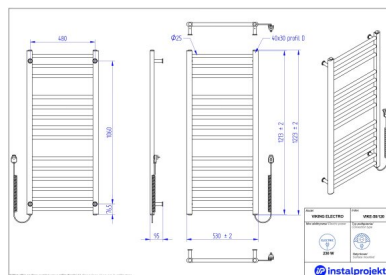

vike-50-120.jpg