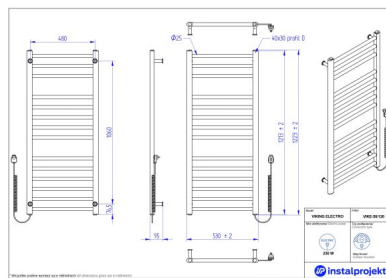

vike-50-120.jpg