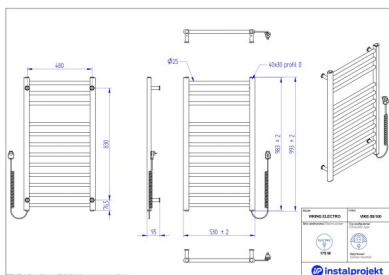

vike-50-100.jpg