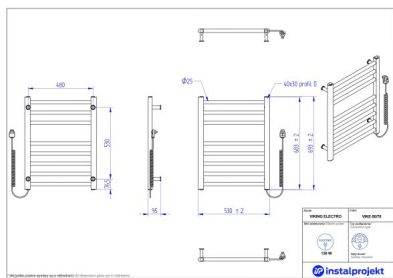

Possible options

vike-50-70.jpg