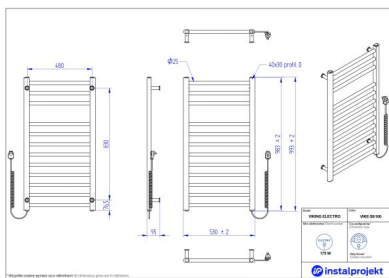

vike-50-100.jpg