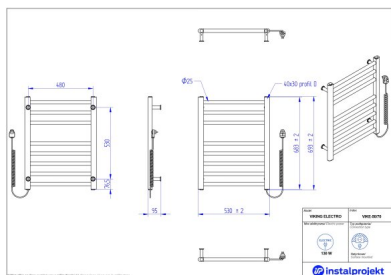

Possible options

vike-50-70.jpg