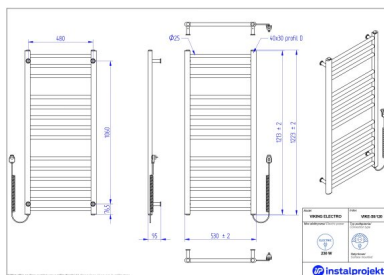

vike-50-120.jpg