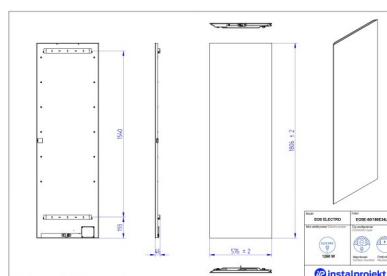

EOS Electro

Symbol:	
Designer:	Instal-Projekt Team
Control type:	Manual
Width:	386 mm
Height:	1206 mm
Output:	550

EOS is an innovative electric power supply product. Its ultra-thin construction is an alternative for traditional radiators. EOS ELECTRO BIONIC is a result of implementing an innovative production technology.

**For ordering flush-mounted version (without plug), please indicate „U” letter at the end of index.*

Possible options

eose-40_120.jpg

eose-50_160.jpg

eose-60_180.jpg