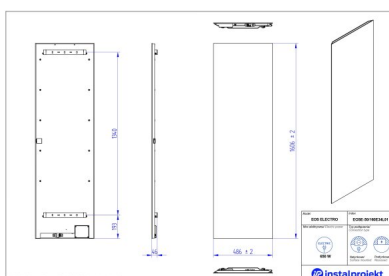

EOS Electro

Symbol:	
Designer:	Instal-Projekt Team
Control type:	Manual
Width:	386 mm
Height:	1206 mm
Output:	550

EOS is an innovative electric power supply product. Its ultra-thin construction is an alternative for traditional radiators. EOS ELECTRO BIONIC is a result of implementing an innovative production technology.

**For ordering flush-mounted version (without plug), please indicate „U” letter at the end of index.*

Possible options

eose-40_120.jpg

eose-50_160.jpg

eose-60_180.jpg