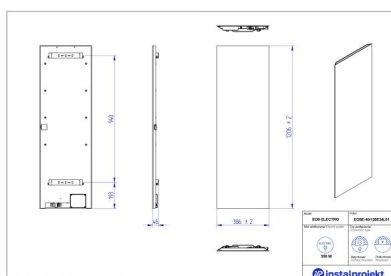

EOS Electro

Symbol:	
Designer:	Instal-Projekt Team
Control type:	Manual
Width:	386 mm
Height:	1206 mm
Output:	550

EOS is an innovative electric power supply product. Its ultra-thin construction is an alternative for traditional radiators. EOS ELECTRO BIONIC is a result of implementing an innovative production technology.

**For ordering flush-mounted version (without plug), please indicate „U” letter at the end of index.*

Possible options

eose-40_120.jpg

eose-50_160.jpg

eose-60_180.jpg