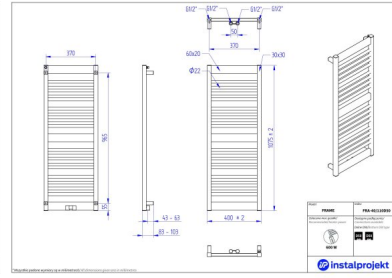

fra_40_110d50_1.jpg