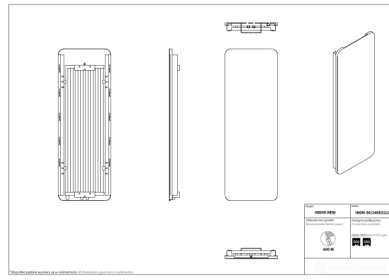

indn_50_100e31i05_page_1.png indn_50_140e31i05_page_1.png indn_50_160e31i05_page_1.png