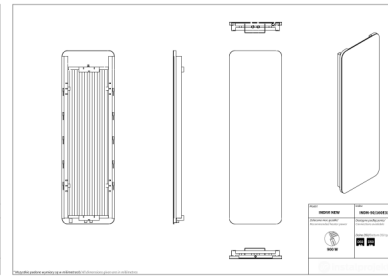

indn_50_100e31i05_page_1.png indn_50_140e31i05_page_1.png indn_50_160e31i05_page_1.png