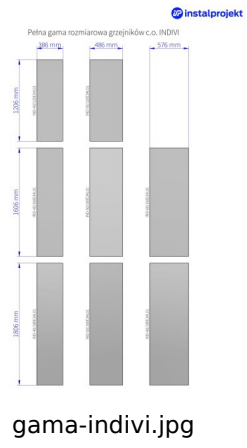

gama-indivi.jpg