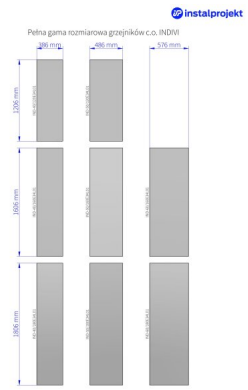

gama-indivi.jpg