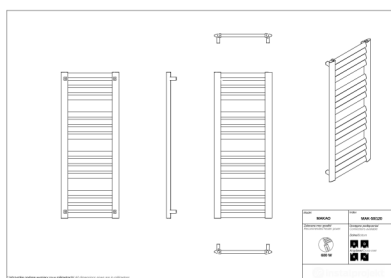

# Makao

Symbol:	MAK-50/90
Designer:	Instal-Projekt Team
Width:	477 mm
Height:	883 mm
Connection:	Bottom 400mm
Output:	376 W

MAKAO is a radiator with a modern design. Its construction enables twofold assembly – by 180 degree turn. Diagonally placed manifolds not only influence even heat distribution in the bathroom, but also enable towel drying. MAKAO radiator is a result of implementing an innovative production technology.

## Possible options

mak\_50\_120\_page\_1.png

mak\_50\_120d50\_page\_1.png

mak\_50\_160\_page\_1.png