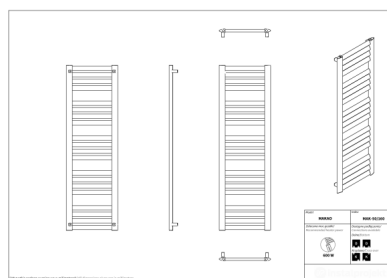

# Makao

Symbol:	MAK-50/90
Designer:	Instal-Projekt Team
Width:	477 mm
Height:	883 mm
Connection:	Bottom 400mm
Output:	376 W

MAKAO is a radiator with a modern design. Its construction enables twofold assembly – by 180 degree turn. Diagonally placed manifolds not only influence even heat distribution in the bathroom, but also enable towel drying. MAKAO radiator is a result of implementing an innovative production technology.

## Possible options

mak\_50\_120\_page\_1.png

mak\_50\_120d50\_page\_1.png

mak\_50\_160\_page\_1.png