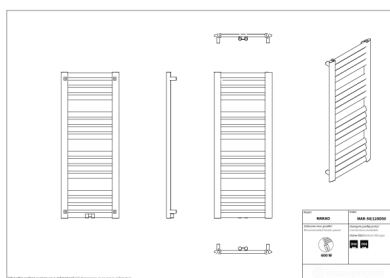

# Makao

Symbol:	MAK-50/90
Designer:	Instal-Projekt Team
Width:	477 mm
Height:	883 mm
Connection:	Bottom 400mm
Output:	376 W

MAKAO is a radiator with a modern design. Its construction enables twofold assembly – by 180 degree turn. Diagonally placed manifolds not only influence even heat distribution in the bathroom, but also enable towel drying. MAKAO radiator is a result of implementing an innovative production technology.

## Possible options

mak\_50\_120\_page\_1.png

mak\_50\_120d50\_page\_1.png

mak\_50\_160\_page\_1.png