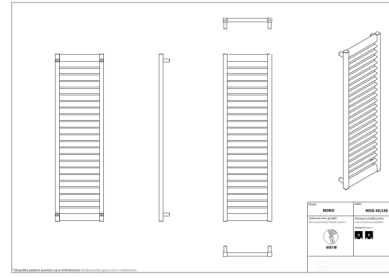

mod_40_140_page_1.png