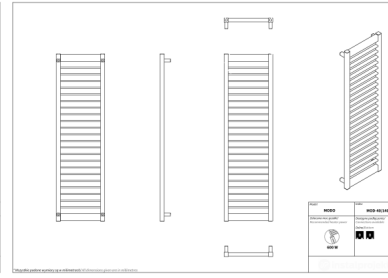

mod_40_140_page_1.png