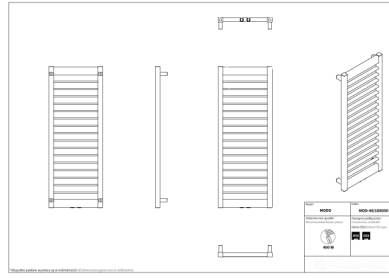

mod_40_100d50_page_1.png