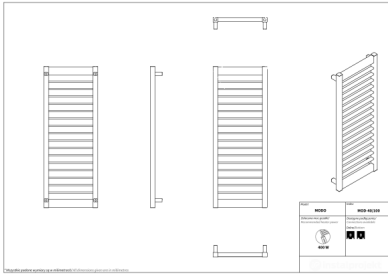

mod_40_100_page_1.png