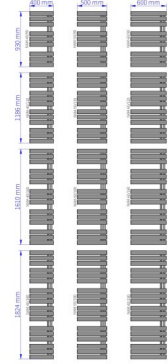

gama-nameless.jpg