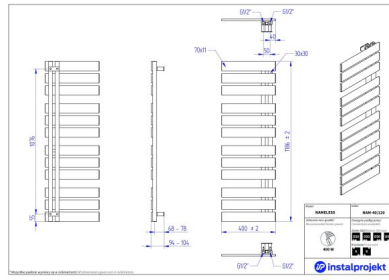

nam_40_120_1.jpg