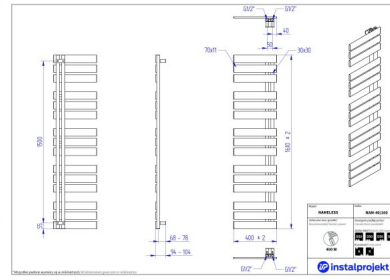

nam_40_160_1.jpg